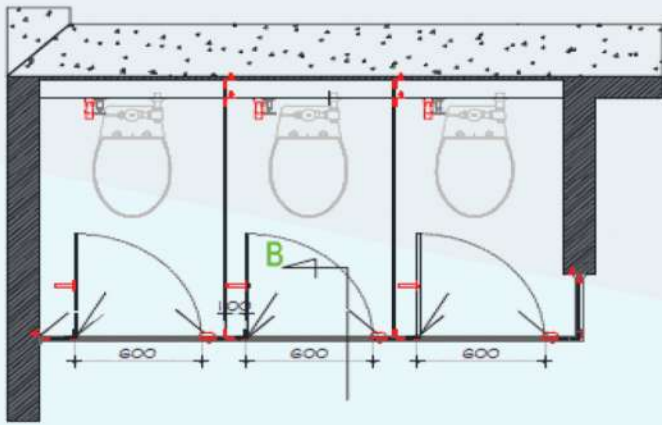

SPOT[®]
TOILET CUBICLE SYSTEMS

toilet cubicle

we made a system

Alderon

matrix
ALDERON PRATAMA

cubicle system

For a truly luxurious cubicle setting, the ClearSPOT cubicle system is the perfect choice. ClearSPOT is constructed on clear tempered glass with ceramic frit or laminated finish door, divider and pilaster. It can also be used with various colours and texture compact panels. The adjustable height support legs, complete with friction clamp allows for varied floor clearances. The door and pilasters are generated prominent effect, with the setting back off the overhead stabilizing rail, giving an almost frameless appearance system.

- ① 10 MM CERAMIC FRIT TEMPERED GLASS DOOR.
- ② 10 MM CERAMIC FRIT TEMPERED GLASS PILASTER.
- ③ 10 MM CERAMIC FRIT TEMPERED GLASS DEVIDER.
- ④ 100 MM HEIGHT ADJUSTABLE PEDESTAL
- ⑤ WALL/GLASS ANGLE
- ⑥ LOCKSET WITH INDICATOR.
- ⑦ HINGES
- ⑧ FLANGE
- ⑨ STABILIZING BAR.
- ⑩ WALL CONNECTION
- ⑪ COAT HOOK
- ⑫ DOOR BLIND/ LIPSEAL

cubicle system

ShineSPOT for Glass is cubicle system for clear colored tempered glass with all accessories and hardware shall be made of stainless steel 304. Glass panel are 10mm single clear or laminated (5+5mm) colored tempered glass with ceramic frit. Front partition stabilized with stainless steel pipe along all pilasters with pair of flange each pilasters and complete with pvc lip seal for each pilaster to provide privacy.