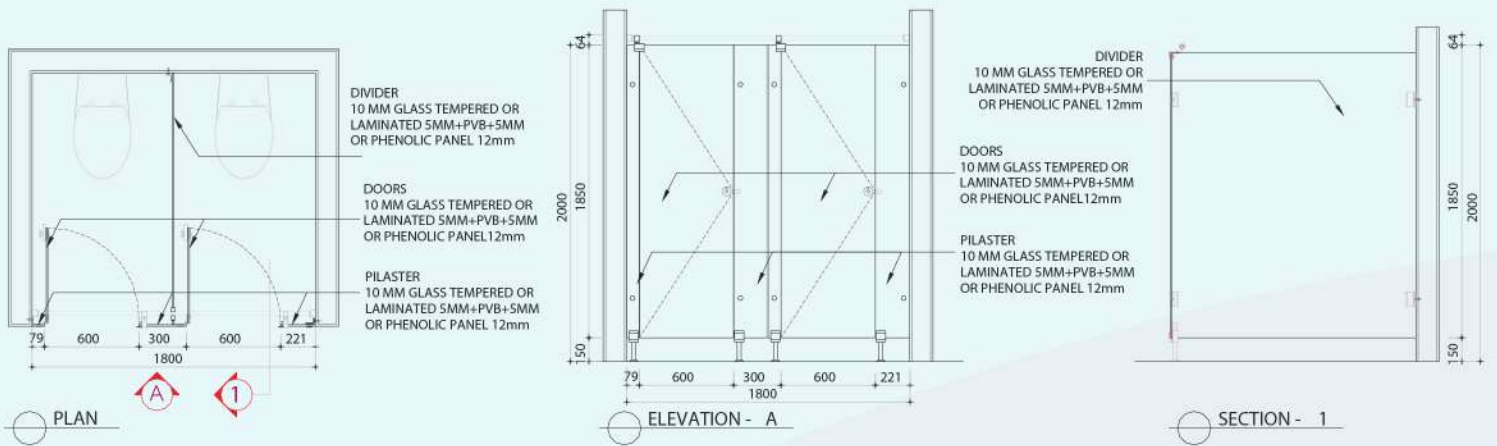

SPOT[®]
TOILET CUBICLE SYSTEMS

toilet cubicle

we made a system

Alderon

matrix
ALDERON PRATAMA

cubicle system

For a truly luxurious cubicle setting, the ClearSPOT cubicle system is the perfect choice. ClearSPOT is constructed on clear tempered glass with ceramic frit or laminated finish door, divider and pilaster. It can also be used with various colours and texture compact panels. The adjustable height support legs, complete with friction clamp allows for varied floor clearances. The door and pilasters are generated prominent effect, with the setting back off the overhead stabilizing rail, giving an almost frameless appearance system.

- ① 10 MM CERAMIC FRIT TEMPERED GLASS DOOR.
- ② 10 MM CERAMIC FRIT TEMPERED GLASS PILASTER.
- ③ 10 MM CERAMIC FRIT TEMPERED GLASS DEVIDER.
- ④ 100 MM HEIGHT ADJUSTABLE PEDESTAL
- ⑤ WALL/GLASS ANGLE
- ⑥ LOCKSET WITH INDICATOR.
- ⑦ HINGES
- ⑧ FLANGE
- ⑨ STABILIZING BAR.
- ⑩ WALL CONNECTION
- ⑪ COAT HOOK
- ⑫ DOOR BLIND/ LIPSEAL