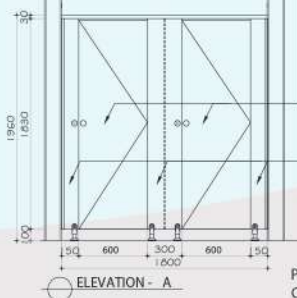

DIVIDER
COMPACT PANEL OR
PHENOLIC PANEL 12mm

DOORS
COMPACT PANEL
OR PHENOLIC PANEL 12mm

DOORS
COMPACT PANEL
OR PHENOLIC PANEL 12mm

DIVIDER
COMPACT PANEL
OR PHENOLIC PANEL 12mm