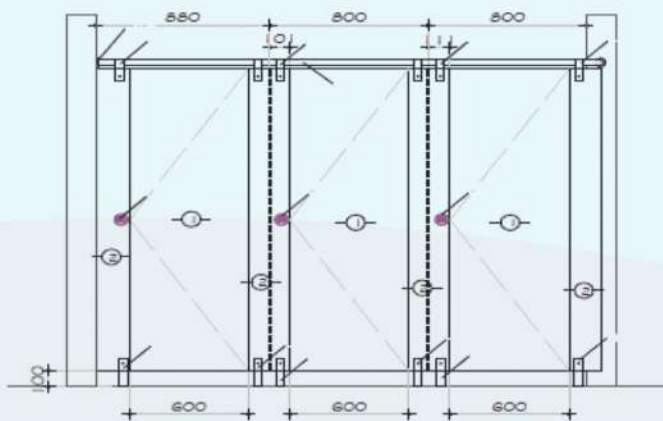

SPOT[®]
TOILET CUBICLE SYSTEMS

toilet cubicle

we made a system

Alderon

matrix
ALDERON PRATAMA

cubicle system

For a truly luxurious cubicle setting, the ClearSPOT cubicle system is the perfect choice. ClearSPOT is constructed on clear tempered glass with ceramic frit or laminated finish door, divider and pilaster. It can also be used with various colours and texture compact panels. The adjustable height support legs, complete with friction clamp allows for varied floor clearances. The door and pilasters are generated prominent effect, with the setting back off the overhead stabilizing rail, giving an almost frameless appearance system.

- ① 10 MM CERAMIC FRIT TEMPERED GLASS DOOR.
- ② 10 MM CERAMIC FRIT TEMPERED GLASS PILASTER.
- ③ 10 MM CERAMIC FRIT TEMPERED GLASS DEVIDER.
- ④ 100 MM HEIGHT ADJUSTABLE PEDESTAL
- ⑤ WALL/GLASS ANGLE
- ⑥ LOCKSET WITH INDICATOR.
- ⑦ HINGES
- ⑧ FLANGE
- ⑨ STABILIZING BAR.
- ⑩ WALL CONNECTION
- ⑪ COAT HOOK
- ⑫ DOOR BLIND/ LIPSEAL

cubicle system

ShineSPOT for Glass is cubicle system for clear colored tempered glass with all accessories and hardware shall be made of stainless steel 304. Glass panel are 10mm single clear or laminated (5+5mm) colored tempered glass with ceramic frit. Front partition stabilized with stainless steel pipe along all pilasters with pair of flange each pilasters and complete with pvc lip seal for each pilaster to provide privacy.