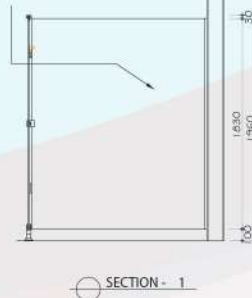

DIVIDER
COMPACT PANEL OR
PHENOLIC PANEL 12mm

DOORS
COMPACT PANEL
OR PHENOLIC PANEL 12mm

DOORS
COMPACT PANEL
OR PHENOLIC PANEL 12mm

DIVIDER
COMPACT PANEL
OR PHENOLIC PANEL 12mm