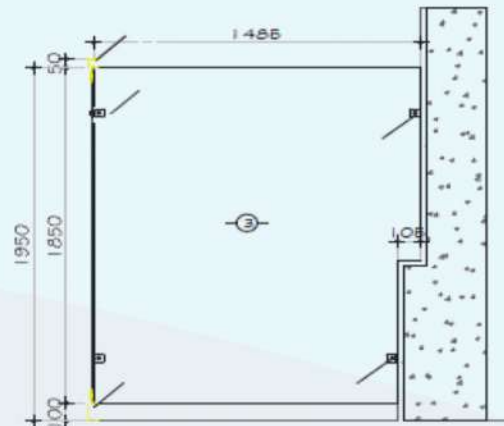

- ① 10 MM CERAMIC FRIT TEMPERED GLASS DOOR.
- ② 10 MM CERAMIC FRIT TEMPERED GLASS PILASTER.
- ③ 10 MM CERAMIC FRIT TEMPERED GLASS DEVIDER.
- ④ 100 MM HEIGHT ADJUSTABLE PEDESTAL
- ⑤ WALL/GLASS ANGLE
- ⑥ LOCKSET WITH INDICATOR.
- ⑦ HINGES
- ⑧ FLANGE
- ⑨ STABILIZING BAR.
- ⑩ WALL CONNECTION
- ⑪ COAT HOOK
- ⑫ DOOR BLIND/ LIPSEAL