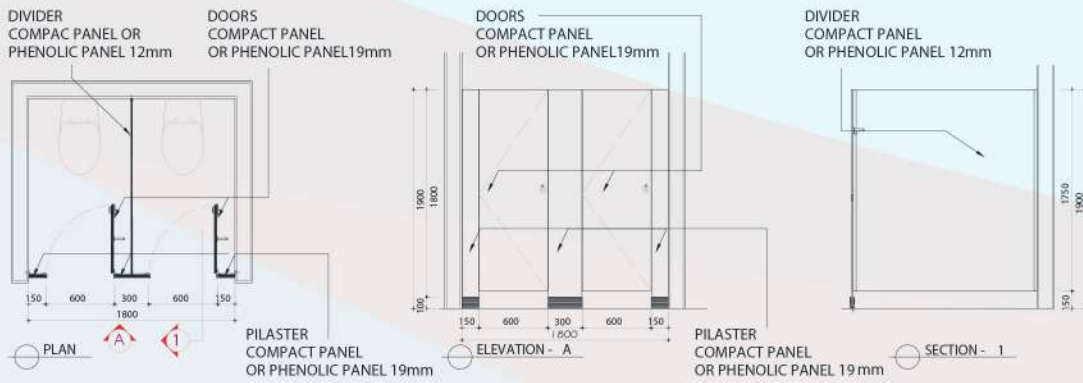

SPOT[®]
TOILET CUBICLE SYSTEMS

toilet cubicle

we made a system

Alderon

matrix
ALDERON PRATAMA

cubicle system

For a truly luxurious cubicle setting, the ClearSPOT cubicle system is the perfect choice. ClearSPOT is constructed on clear tempered glass with ceramic frit or laminated finish door, divider and pilaster. It can also be used with various colours and texture compact panels. The adjustable height support legs, complete with friction clamp allows for varied floor clearances. The door and pilasters are generated prominent effect, with the setting back off the overhead stabilizing rail, giving an almost frameless appearance system.

- ① 10 MM CERAMIC FRIT TEMPERED GLASS DOOR.
- ② 10 MM CERAMIC FRIT TEMPERED GLASS PILASTER.
- ③ 10 MM CERAMIC FRIT TEMPERED GLASS DEVIDER.
- ④ 100 MM HEIGHT ADJUSTABLE PEDESTAL
- ⑤ WALL/GLASS ANGLE
- ⑥ LOCKSET WITH INDICATOR.
- ⑦ HINGES
- ⑧ FLANGE
- ⑨ STABILIZING BAR.
- ⑩ WALL CONNECTION
- ⑪ COAT HOOK
- ⑫ DOOR BLIND/ LIPSEAL

cubicle system

ShineSPOT for Glass is cubicle system for clear colored tempered glass with all accessories and hardware shall be made of stainless steel 304. Glass panel are 10mm single clear or laminated (5+5mm) colored tempered glass with ceramic frit. Front partition stabilized with stainless steel pipe along all pilasters with pair of flange each pilasters and complete with pvc lip seal for each pilaster to provide privacy.