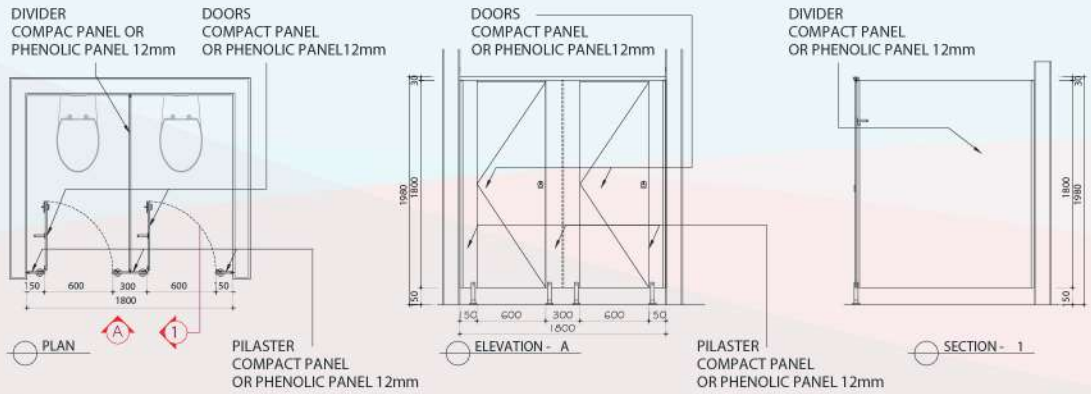

cubicle system